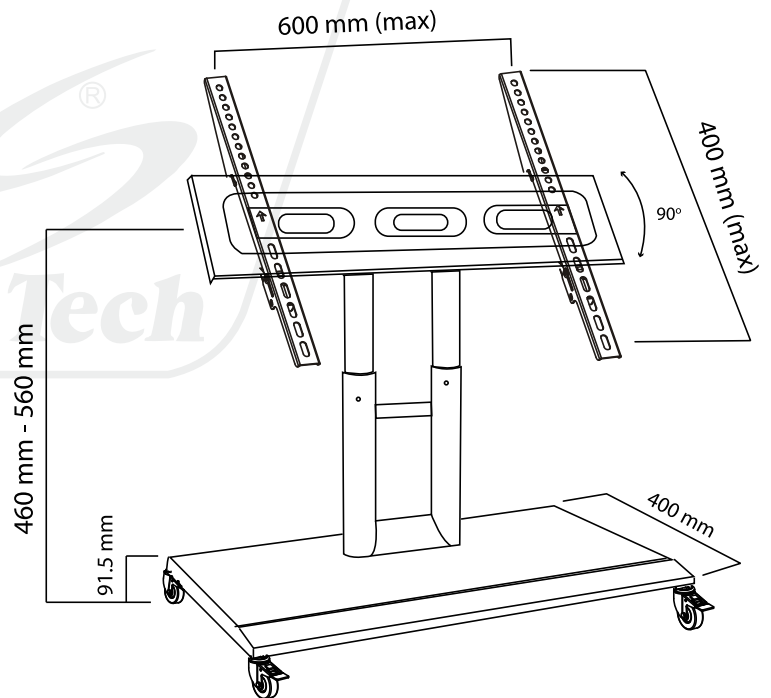

SH KLC-WT75

Multi-Functional Mobile TV Cart

Fit For Most 32" - 75"

Screen Size
32" - 75"

VESA Compatible
600x400

Weight Capacity
45Kg

Double Hook Design,
Easy to Install TV Safe and Stable

Strong Double Columns,
Dual Column Steel Support Posts
with Adjoining Stability Bracket

Cable Management,
Keeps Your Equipment and Accessories
Organized and Neat

Universal Wheels,
Heavy-duty Castors-Supports Weight Load
Whilst Maintaining Correct Rolling Resistance